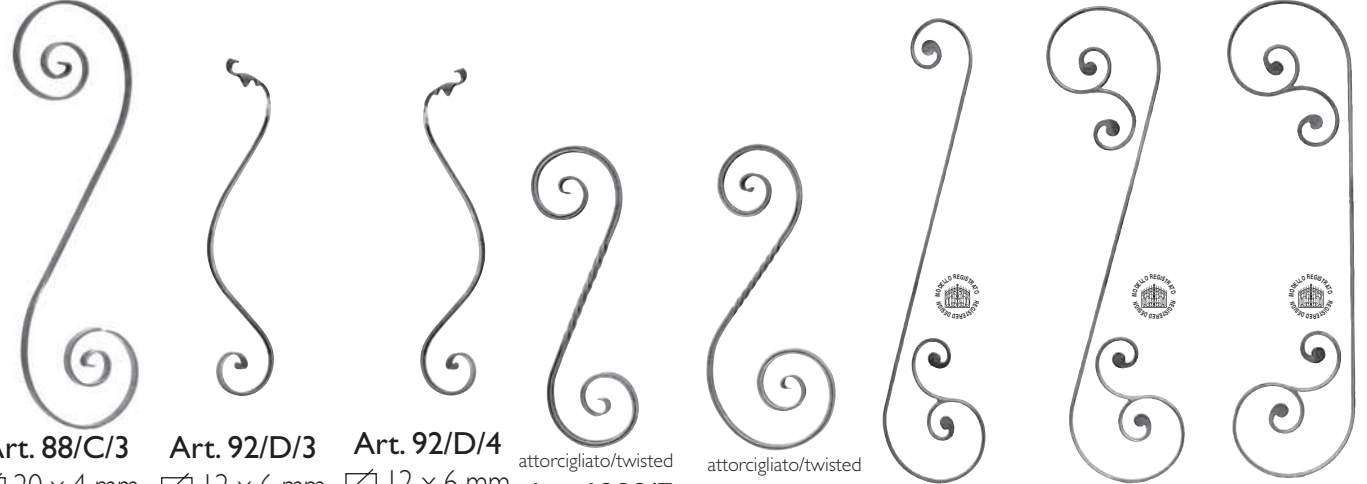

Φ 14 mm - L 155 mm

Altezza/Height	Cod.art./Art.no.
1000 mm	1310/1
1200 mm	1310/2
1500 mm	1310/3

Φ 14 mm - L 285 mm

Altezza/Height	Cod.art./Art.no.
1000 mm	1310/4
1200 mm	1310/5
1500 mm	1310/6

Art. 498/1 Ø 12 mm H 650 mm Forgiati a caldo/Hot forged	Art. 498/2 Ø 900 mm H 900 mm	Art. 646/1 Ø 12 mm H 900 mm L 250 mm	Art. 646/2 Ø 12 mm H 900 L 100 mm	Art. 648/4 Ø 10 mm H 900 L 200 mm	Art. 648/1 Ø 10 mm H 900 L 120 mm	Art. 642/2 Ø 10 mm H 900 mm L 220 mm	Art. 642/1 Ø 10 mm H 900 mm L 130 mm
---	---	--	---	---	---	--	--