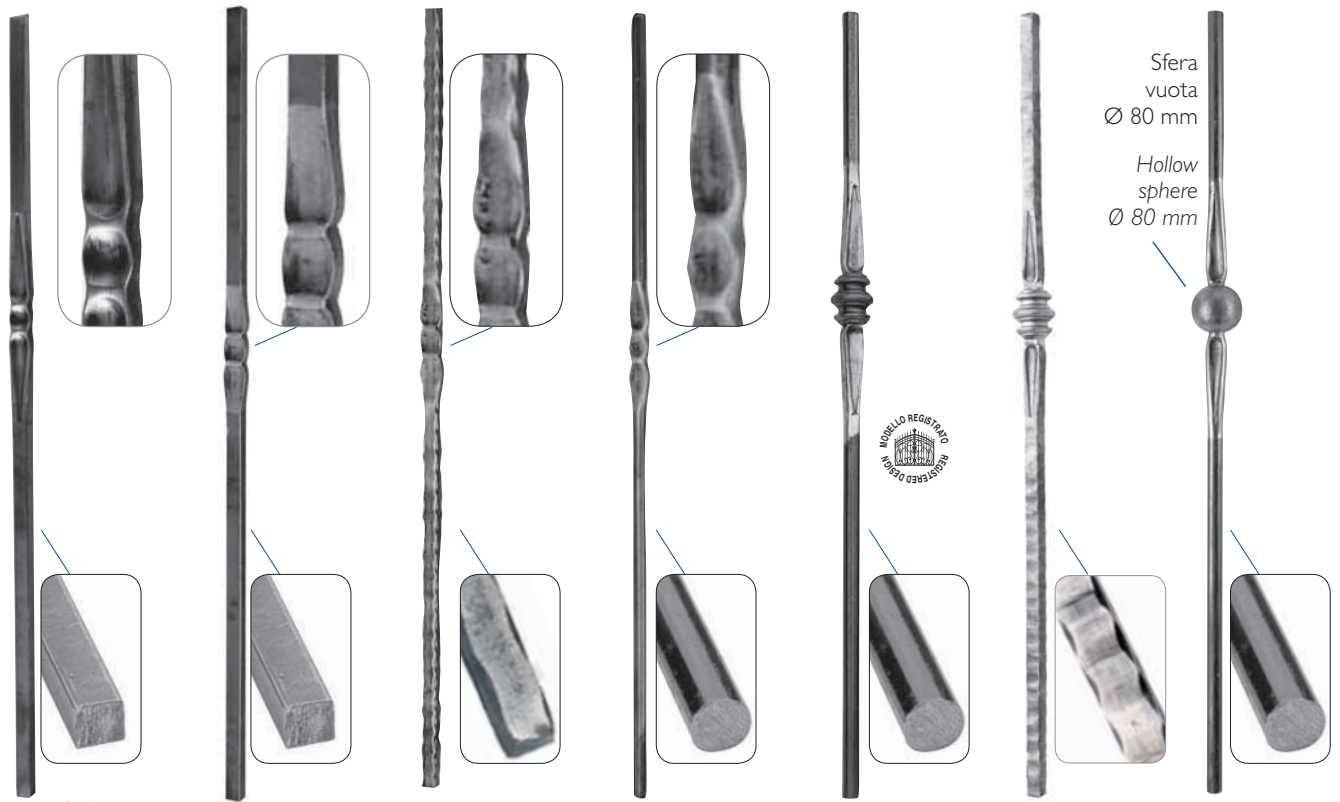

Art. 1775/10
Ø 20 x 20 mm
H 1200 mm

Art. 1775/3
Ø 20 x 20 mm
H 1200 mm

Art. 1775/5
Ø 20 x 20 mm
H 1200 mm

Art. 1775/1
Ø 25 mm
H 1200 mm

Art. 1205/1
Ø 25 mm
H 1200 mm

Art. 64/1/1
Ø 25 x 25 mm
H 1200 mm

Art. 1205/2
Ø 25 mm
H 1200 mm

Art. 1775/11
Ø 25 x 25 mm
H 1200 mm

Art. 1775/4
Ø 25 x 25 mm
H 1200 mm