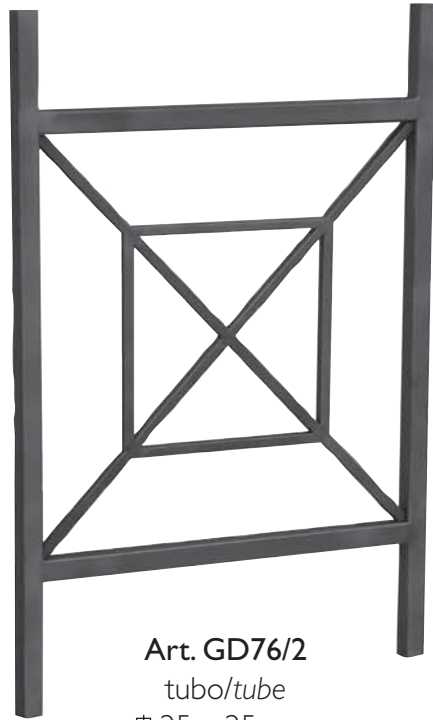

ARTEFERRO

ARTEFERRO

**Art. GD76/2**  
tubo/tube  
Ø 25 x 25 mm  
H 700 mm  
L 500 mm

**Art. GD76/1**  
tubo/tube  
Ø 25 x 25 mm  
H 1000 mm  
L 500 mm

ARTEFERRO

**Art. GD215/1**  
Ø 12 mm  
H 1000 mm  
L 250 mm