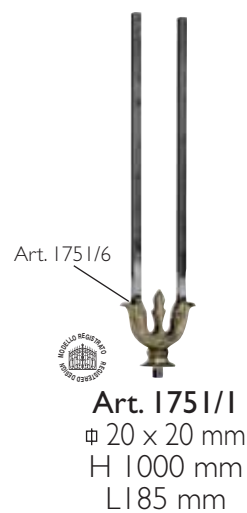

**Art. 1097/1**  
 ∅ 12 x 12 mm  
 H 1000 mm  
 L 305 mm

**Art. 1099/2**  
 medaglia in ottone  
 sui due lati  
 brass embellishment  
 on both sides

**Art. 1100/2**  
 medaglia in legno  
 sui due lati  
 wood embellishment  
 on both sides

**Art. 1098/2**  
 medaglia in vetro  
 glass embellishment

**Art. 1097/2**  
 ∅ 12 x 12 mm  
 H 1000 mm  
 L 305 mm

**Art. 1099/1**  
 medaglia in ottone  
 sui due lati  
 brass embellishment  
 on both sides

**Art. 1100/1**  
 medaglia in legno  
 sui due lati  
 wood embellishment  
 on both sides

**Art. 1098/1**  
 medaglia in vetro  
 glass embellishment

**Art. 1676/2**  
 medaglia in ottone  
 sui due lati  
 brass embellishment  
 on both sides