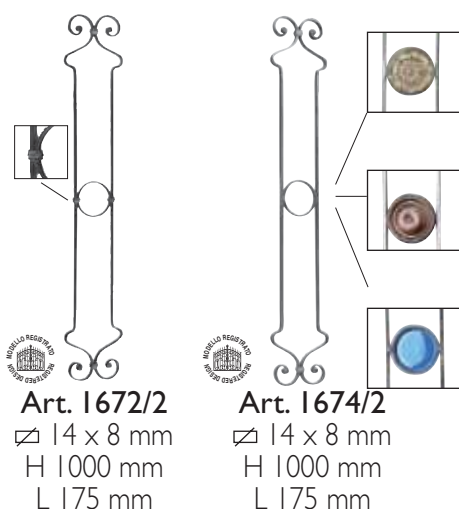

**Art. 1035/1**  
 medaglia in legno  
 sui due lati  
 wood embellishment  
 on both sides

**Art. 1033/1**  
 medaglia in vetro  
 glass embellishment

**Art. 1032/2**  
 ∅ 12 x 12 mm  
 H 1000 mm  
 L 230 mm

**Art. 1097/1**  
 ∅ 12 x 12 mm  
 H 1000 mm  
 L 305 mm

**Art. 1099/2**  
 medaglia in ottone  
 sui due lati  
 brass embellishment  
 on both sides

**Art. 1100/2**  
 medaglia in legno  
 sui due lati  
 wood embellishment  
 on both sides

**Art. 1098/2**  
 medaglia in vetro  
 glass embellishment

**Art. 1097/2**  
 ∅ 12 x 12 mm  
 H 1000 mm  
 L 305 mm

**Art. 1099/1**  
 medaglia in ottone  
 sui due lati  
 brass embellishment  
 on both sides

**Art. 1100/1**  
 medaglia in legno  
 sui due lati  
 wood embellishment  
 on both sides

**Art. 1098/1**  
 medaglia in vetro  
 glass embellishment

**Art. 1676/2**  
 medaglia in ottone  
 sui due lati  
 brass embellishment  
 on both sides