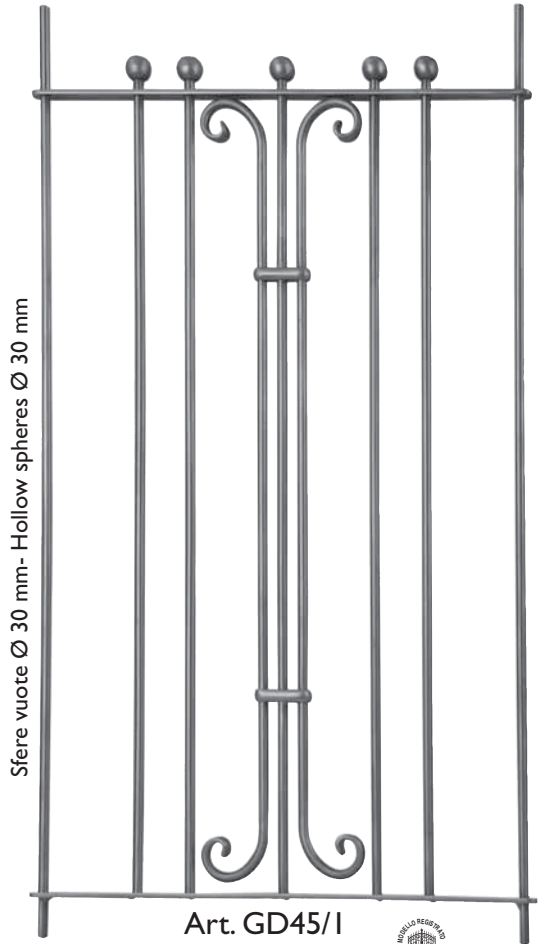

Art. GD45/1
Ø 12 mm
H 1000 mm - L 610 mm

Sfere vuote Ø 30 mm- Hollow spheres Ø 30 mm