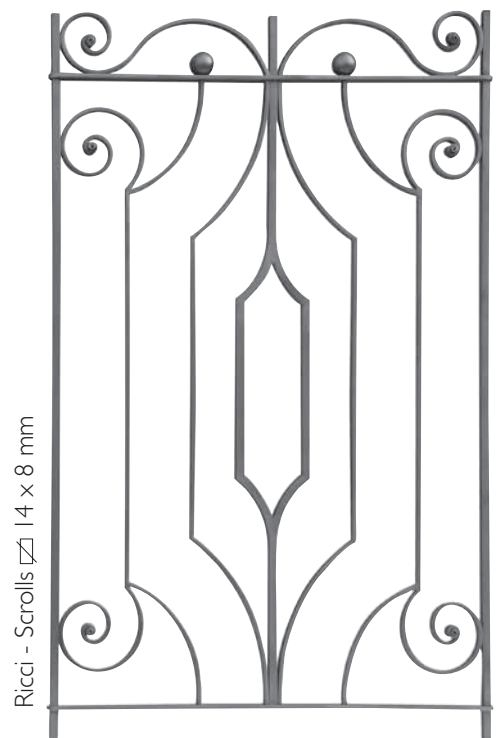

Ricci - Scrolls 14 x 8 mm

Art. GD242/I
Ø 12 x 12 mm
H 1000 mm - L 640 mm