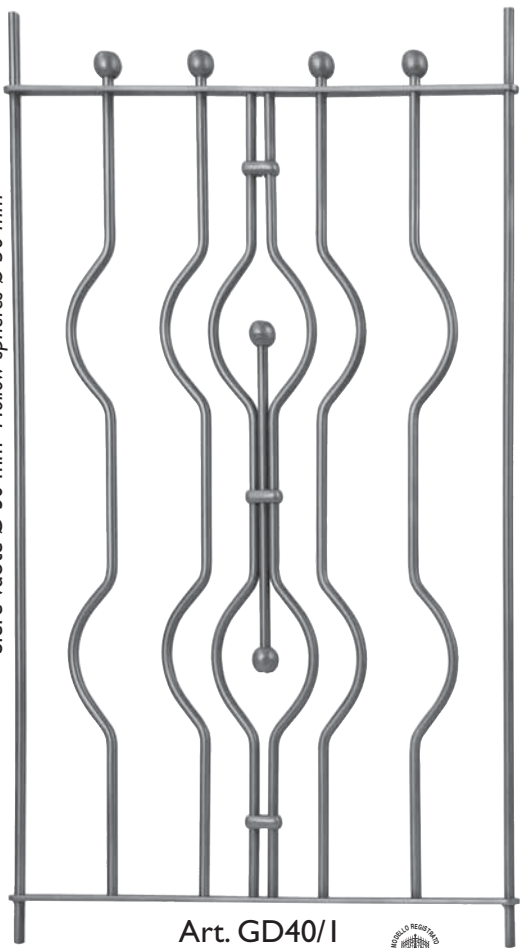

Sfere vuote Ø 30 mm - Hollow spheres Ø 30 mm

Art. GD40/I
Ø 12 x 12 mm
H 1000 mm
L 620 mm