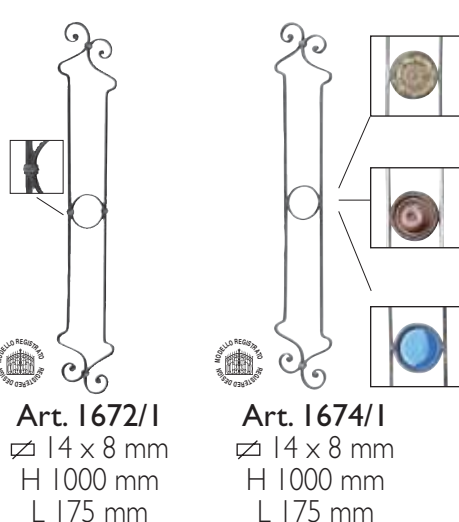

Art. 1676/1
medaglia in ottone
sui due lati
brass embellishment
on both sides

Art. 1677/1
medaglia in legno
sui due lati
wood embellishment
on both sides

Art. 1675/1
medaglia in vetro
glass embellishment