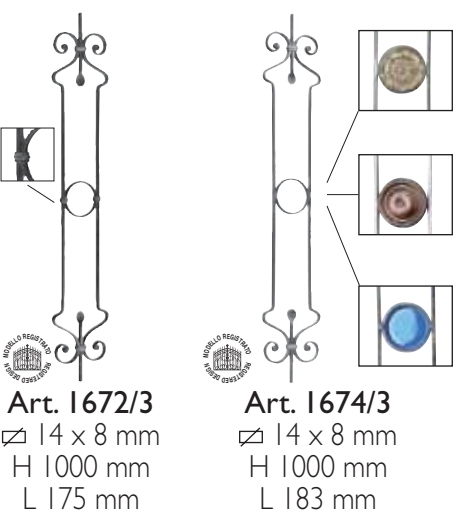

**Art. 1097/1**  
 ∅ 12 x 12 mm  
 H 1000 mm  
 L 305 mm

**Art. 1099/2**  
 medaglia in ottone  
 sui due lati  
 brass embellishment  
 on both sides

**Art. 1100/2**  
 medaglia in legno  
 sui due lati  
 wood embellishment  
 on both sides

**Art. 1098/2**  
 medaglia in vetro  
 glass embellishment

**Art. 1097/2**  
 ∅ 12 x 12 mm  
 H 1000 mm  
 L 305 mm

**Art. 1099/1**  
 medaglia in ottone  
 sui due lati  
 brass embellishment  
 on both sides

**Art. 1100/1**  
 medaglia in legno  
 sui due lati  
 wood embellishment  
 on both sides

**Art. 1098/1**  
 medaglia in vetro  
 glass embellishment

**Art. 1676/2**  
 medaglia in ottone  
 sui due lati  
 brass embellishment  
 on both sides

**Art. 1677/2**  
 medaglia in legno  
 sui due lati  
 wood embellishment  
 on both sides

**Art. 1675/2**  
 medaglia in vetro  
 glass embellishment

**Art. 1676/3**  
 medaglia in ottone  
 sui due lati  
 brass embellishment  
 on both sides