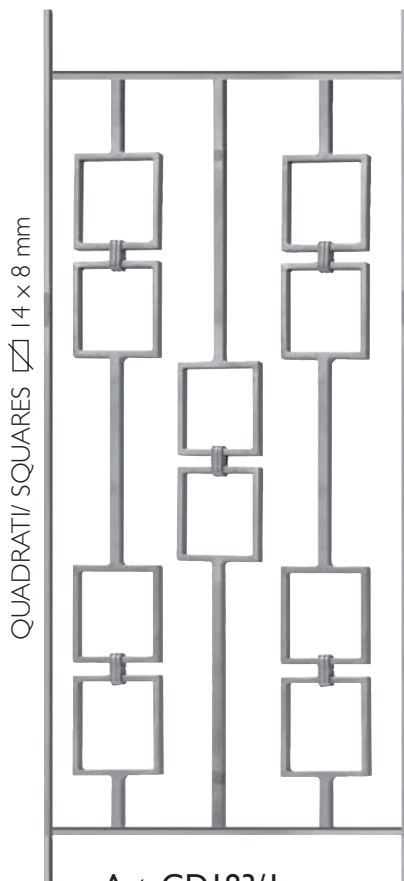

Ø 14 x 8 mm  
H 1000 mm  
L 190 mm

Rosette | 16/A/4 sui due lati - Rosettes | 16/A/4 on both sides

**Art. I681/1**

Ø 14 x 8 mm  
H 1000 mm  
L 190 mm

Rosette | 16/A/4 sui due lati - Rosettes | 16/A/4 on both sides

**Art. GD16/2**

Ø 14 x 8 mm  
H 1000 mm  
L 160 mm

Rosette | 16/A/4 sui due lati - Rosettes | 16/A/4 on both sides

**Art. GD15/1**

Ø 14 x 8 mm  
H 1000 mm  
L 190 mm

Rosette | 16/A/4 sui due lati - Rosettes | 16/A/4 on both sides

**Art. GD15/2**

Ø 14 x 8 mm  
H 1000 mm  
L 190 mm

**Art. GD15/3**

Ø 14 x 8 mm  
H 1000 mm  
L 95 mm

Rosette | 16/A/4 sui due lati - Rosettes | 16/A/4 on both sides

**Art. GD16/1**

Ø 14 x 8 mm  
H 1000 mm  
L 160 mm

**Art. GDI82/2**  
 Ø 14 x 14 mm  
 H 1000 mm  
 L 115 mm

**Art. GDI84/1**  
 Ø 14 x 14 mm  
 H 1000 mm  
 L 115 mm

**Art. GDI84/2**  
 Ø 14 x 14 mm  
 H 1000 mm  
 L 115 mm

**Art. GDI81/3**  
 Ø 14 x 8 mm  
 H 1000 mm  
 L 400 mm