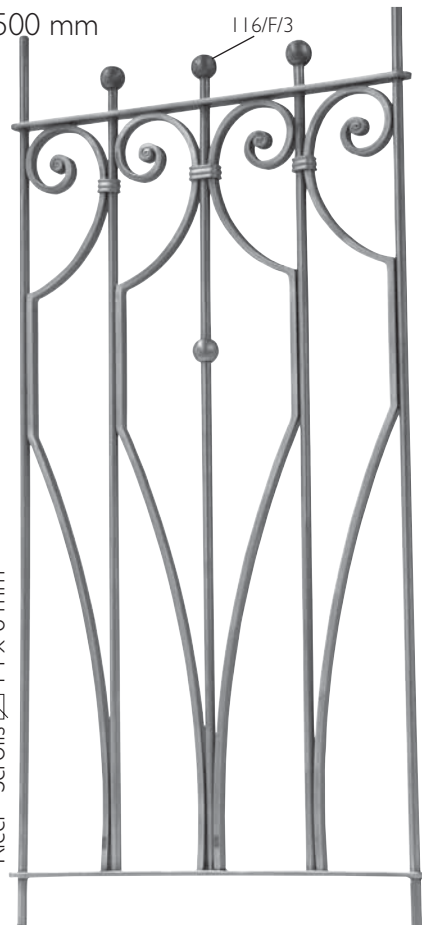

ARTEFERRO

ARTEFERRO

**Art. GD76/2**  
tubo/tube  
Ø 25 x 25 mm  
H 700 mm  
L 500 mm

**Art. GD76/1**  
tubo/tube  
Ø 25 x 25 mm  
H 1000 mm  
L 500 mm

ARTEFERRO

**Art. GD215/1**  
Ø 12 mm  
H 1000 mm  
L 250 mm

Ricci - Scrolls 14 x 8 mm

**Art. GD215/3**  
Ø 12 mm  
H 1000 mm  
L 480 mm

**Art. I120/1**  
12 x 6 mm  
H 1000 mm  
L 270 mm

Rosette | 16/A/4 sui due lati - Rosettes | 16/A/4 on both sides

**Art. I680/2**

Ø 14 x 8 mm  
H 1000 mm  
L 190 mm

Rosette | 16/A/4 sui due lati - Rosettes | 16/A/4 on both sides

**Art. I681/1**

Ø 14 x 8 mm  
H 1000 mm  
L 190 mm

Rosette | 16/A/4 sui due lati - Rosettes | 16/A/4 on both sides

**Art. GD16/2**

Ø 14 x 8 mm  
H 1000 mm  
L 160 mm

Rosette | 16/A/4 sui due lati - Rosettes | 16/A/4 on both sides

**Art. GD15/1**

Ø 14 x 8 mm  
H 1000 mm  
L 190 mm

Rosette | 16/A/4 sui due lati - Rosettes | 16/A/4 on both sides