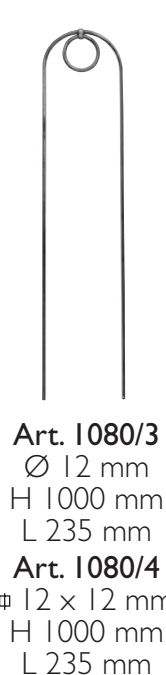

Art. 1676/2
medaglia in ottone
sui due lati
brass embellishment
on both sides

Art. 1677/2
medaglia in legno
sui due lati
wood embellishment
on both sides

Art. 1675/2
medaglia in vetro
glass embellishment