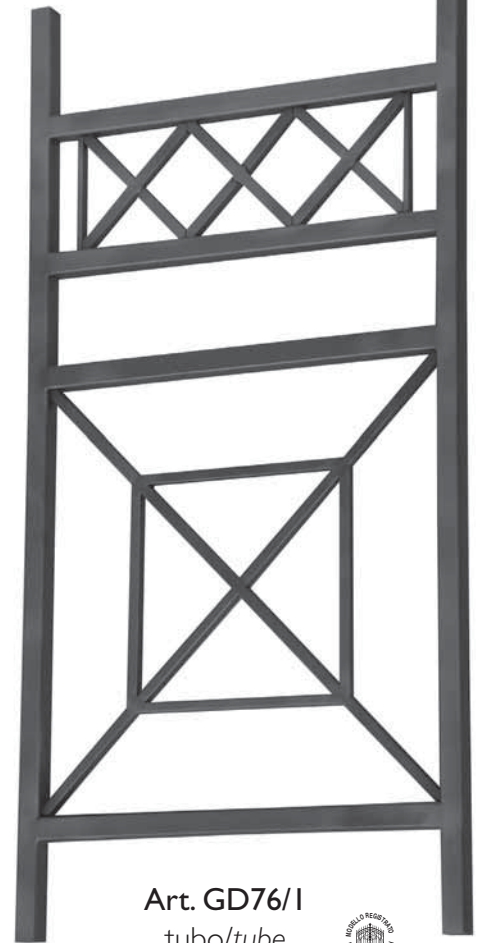

ARTEFERRO

ARTEFERRO

**Art. GD76/2**  
tubo/tube  
Ø 25 x 25 mm  
H 700 mm  
L 500 mm

**Art. GD76/1**  
tubo/tube  
Ø 25 x 25 mm  
H 1000 mm  
L 500 mm

ARTEFERRO

**Art. GD215/1**  
Ø 12 mm  
H 1000 mm  
L 250 mm

Ø 14 x 8 mm  
H 1000 mm  
L 190 mm

Rosette | 16/A/4 sui due lati - Rosettes | 16/A/4 on both sides

**Art. I681/1**

Ø 14 x 8 mm  
H 1000 mm  
L 190 mm

Rosette | 16/A/4 sui due lati - Rosettes | 16/A/4 on both sides